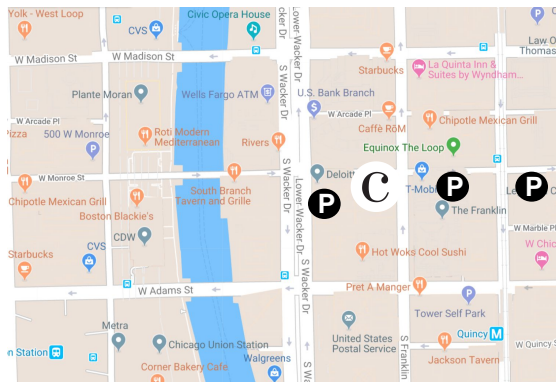

FIND US

convene

📍 311

W Monroe Street

Chicago, The Loop

Public Transportation:

Subway Train:

•QUINCY

Brown Line Orange Line Pink Line Purple Line

•WASHINGTON/WELLS

Brown Line Green Line Orange Line Purple Line

•MONROE

Blue Line

Bus Station:

•WELLS & MONROE - 37

•WACKER & ADAMS - 121

•MADISON & FRANKLIN – 20, 56, 60, 124, 157

Nearest Parking Garages:

One Parking 183 Monroe Garage
227 W Monroe St. 181 W Monroe St.

Public Parking
111 S Wacker Dr.

Convene, is located on the corner of Monroe and Franklin.

The Convene revolving doors dedicated to the lobby entrance can be found on Monroe as you head west toward Upper Wacker. Inside you will see the Welcome Desk to the right of a large staircase that leads to the Meetings Floor on level 2.